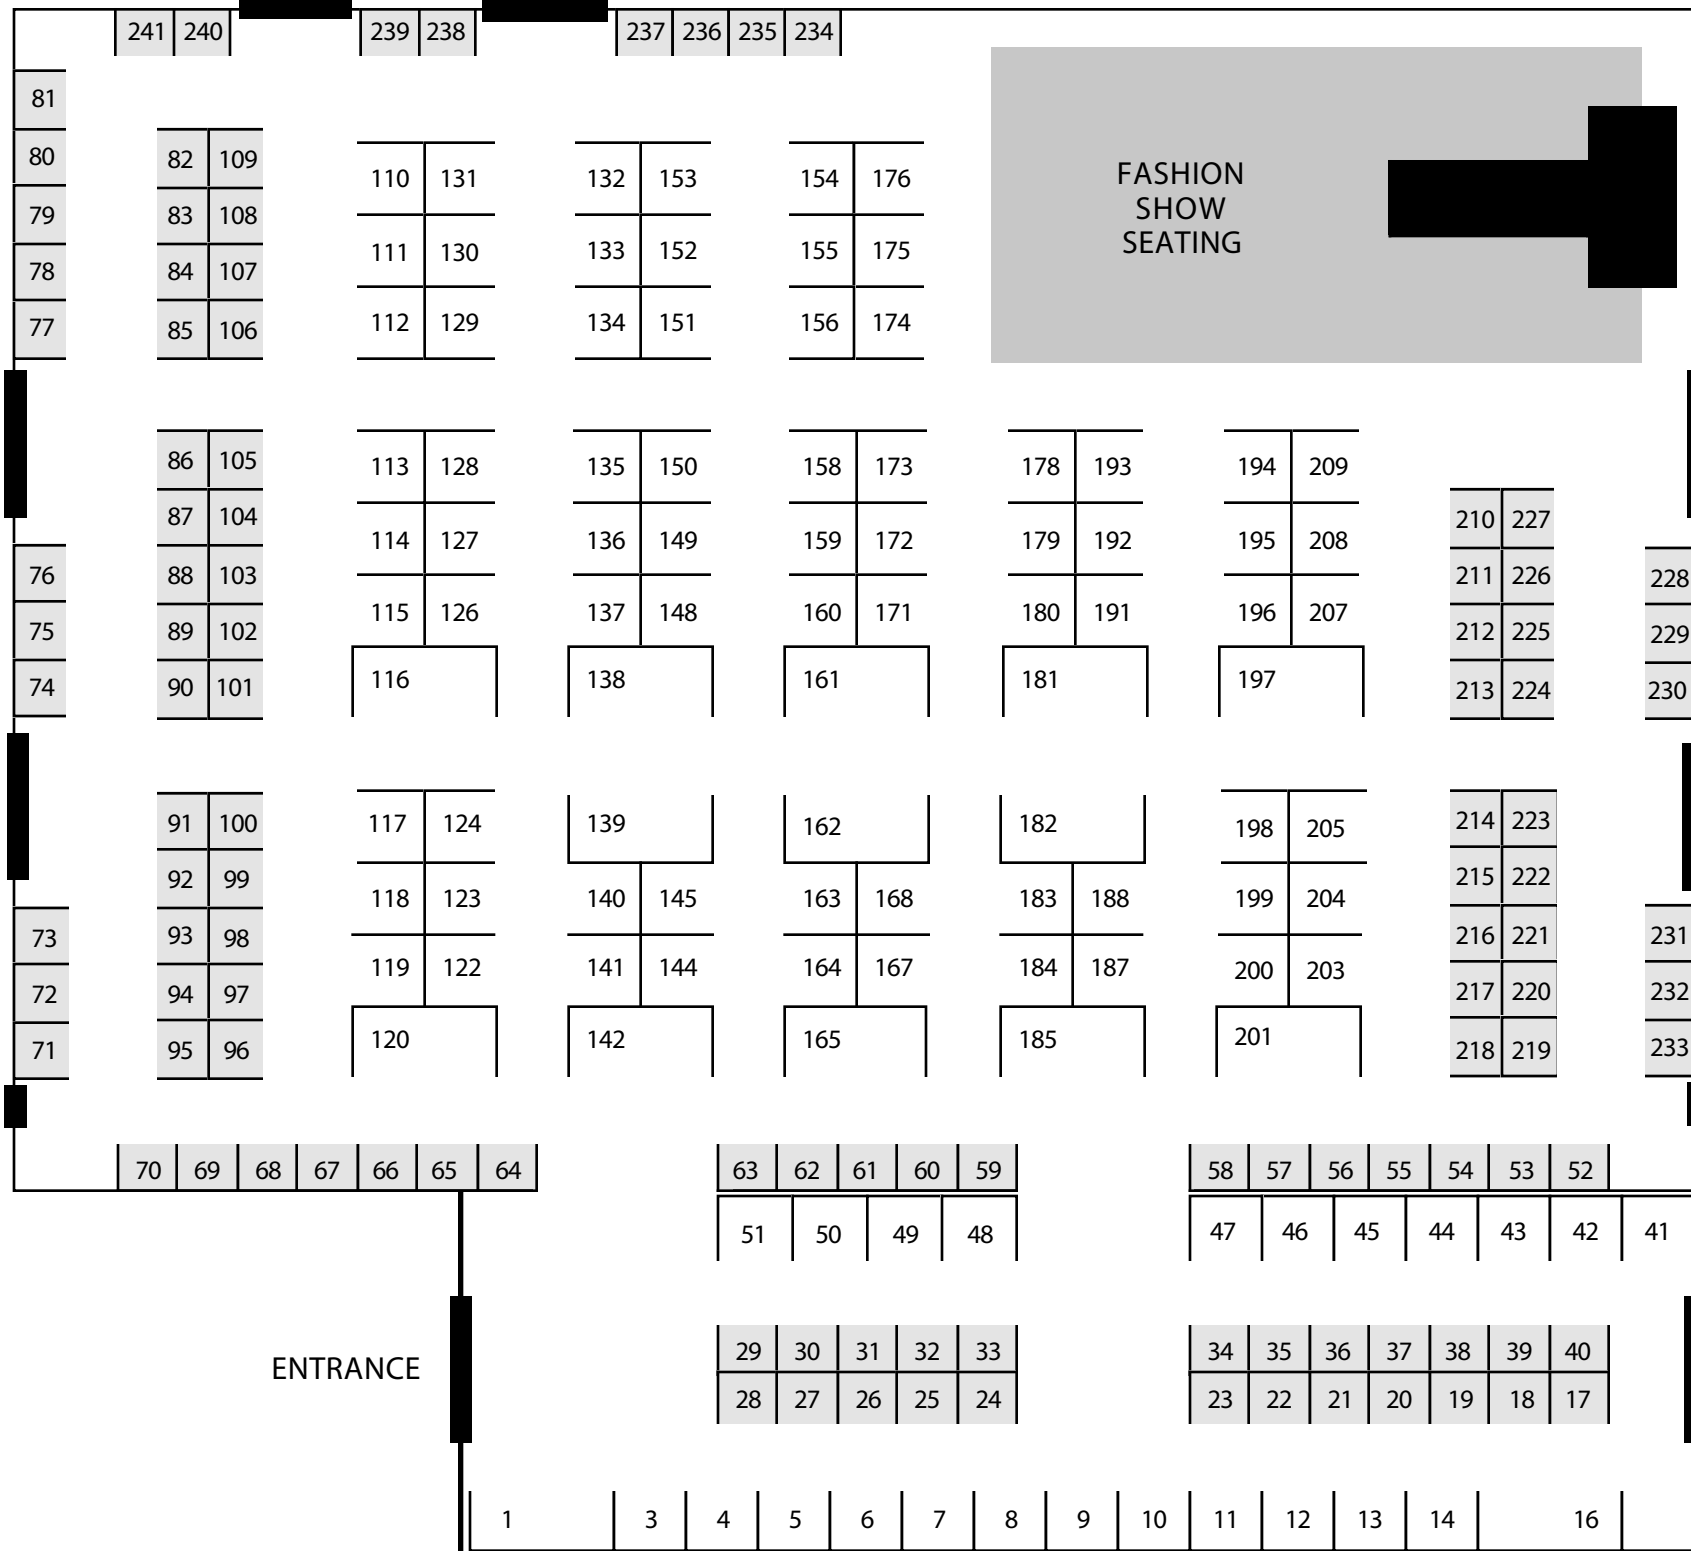

# BALTIMORE BRIDAL SHOW

BALTIMORE CONVENTION CENTER

FASHION SHOW SEATING

6' X 8' BOOTH

10' X 10' BOOTH

10' X 20' DOUBLE BOOTH

ENTRANCE

ENTRANCE